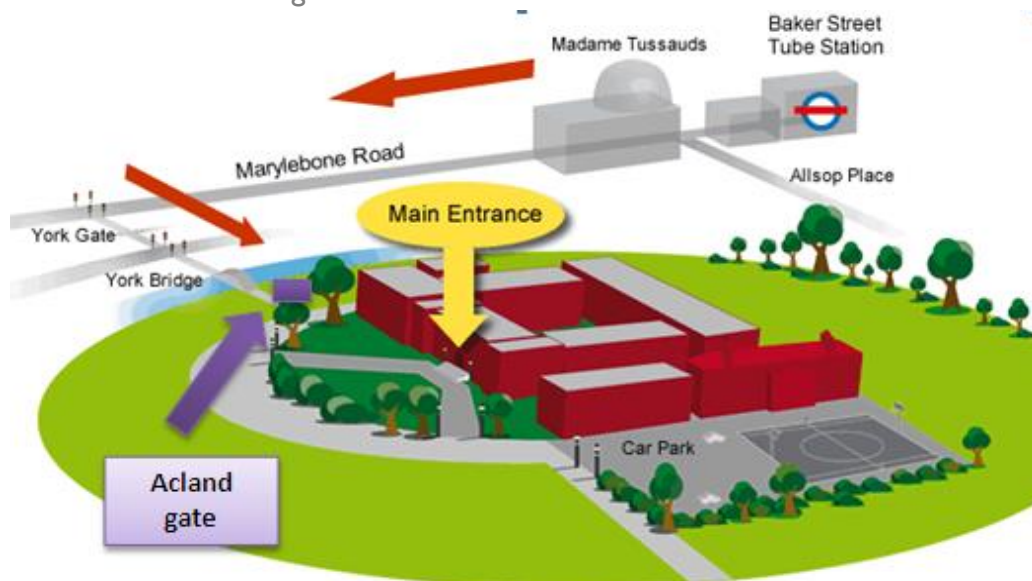

Directions to the Regent's Conferences & Events

Regent's University Inner Circle – Regent's Park NWI 4NS

BY ROAD

The M40 joins Marylebone Road.
A1/M1 via Camden

BY RAIL

Euston, Paddington and King's Cross.
(5/10 minutes by taxi)

By Tube

Baker Street is the nearest tube station.

This is on the District and Circle, Jubilee, Bakerloo and Metropolitan lines.

From Baker Street tube station take the Marylebone Road exit. Follow the road towards Madame Tussauds. Turn left at York Gate. This road will lead you directly to Acland Gate on left hand side.

Directions

York Lawns entrance is via the Acland Gate/South Lodge on York Bridge but if you vehicle is over 7.5 tons you will need to access this area via Chester Road, Inner Circle than York Bridge.

For further information please visit our website at www.regentsconferences.co.uk,
or call 0207 487 7540 to speak to a member of staff